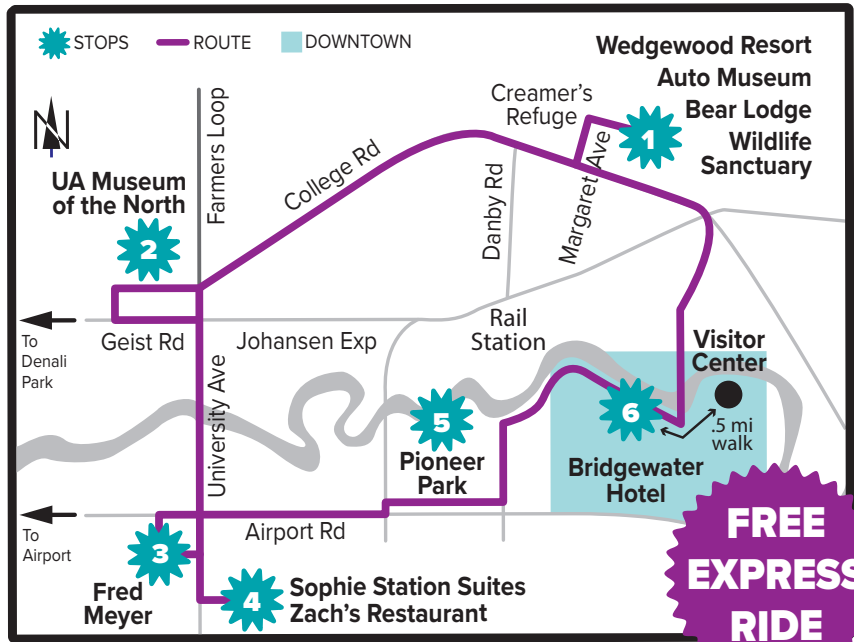

Transportation Courtesy  
of Fountainhead Hotels

# Around Town Express ROUTE SCHEDULE

## Daily Express Operation Stops:

1. Bear Lodge  
Wedgewood Resort  
Auto Museum
2. Museum of the North
3. Fred Meyer
4. Sophie Station Suites  
Zach's Restaurant
5. Pioneer Park
6. Downtown  
Bridgewater Hotel

*Monday - Friday*

First departure 10 AM

Last departure 8 PM

*Saturday & Sunday*

First departure 12 PM

Last departure 8 PM

**Sophie Station Suites  
Zach's Restaurant**

*Monday - Friday*