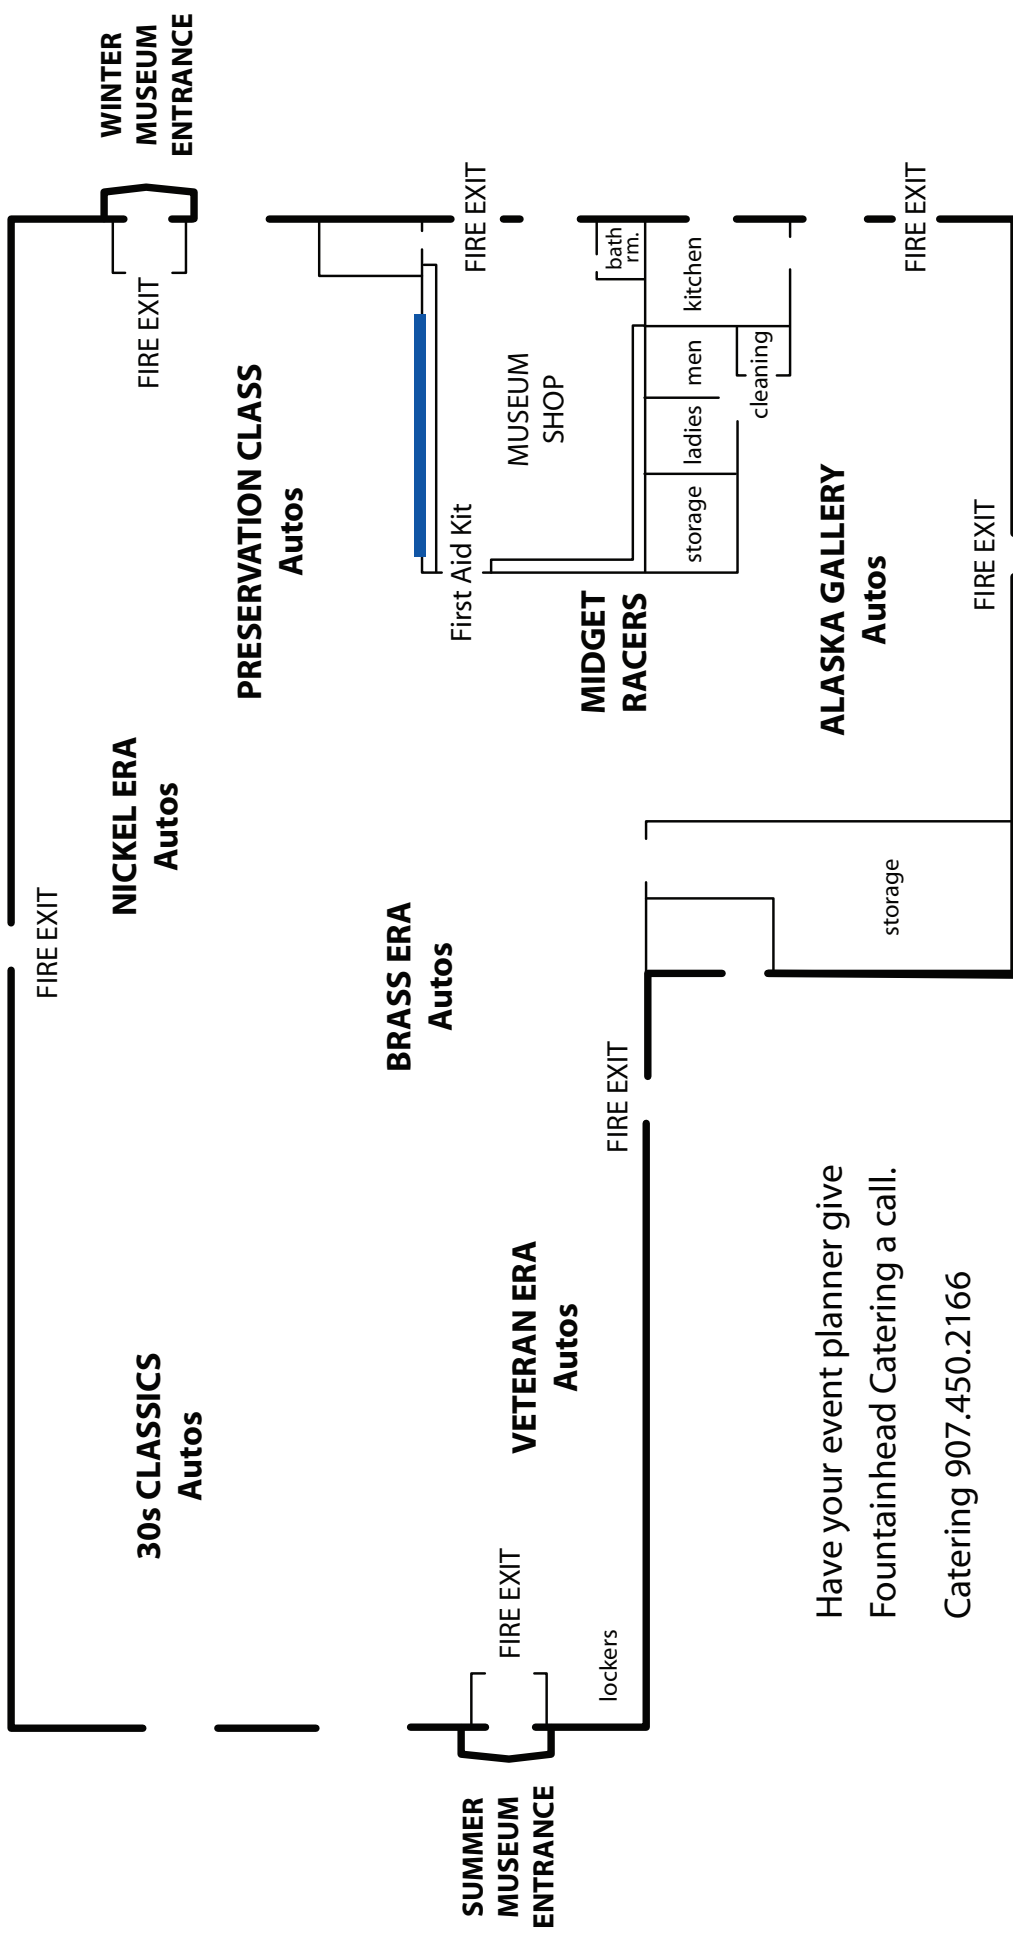

Antique Auto Museum | 25,000 sq.ft. | 600 reception guests maximum capacity

Have your event planner give Fountainhead Catering a call.
Catering 907.450.2166