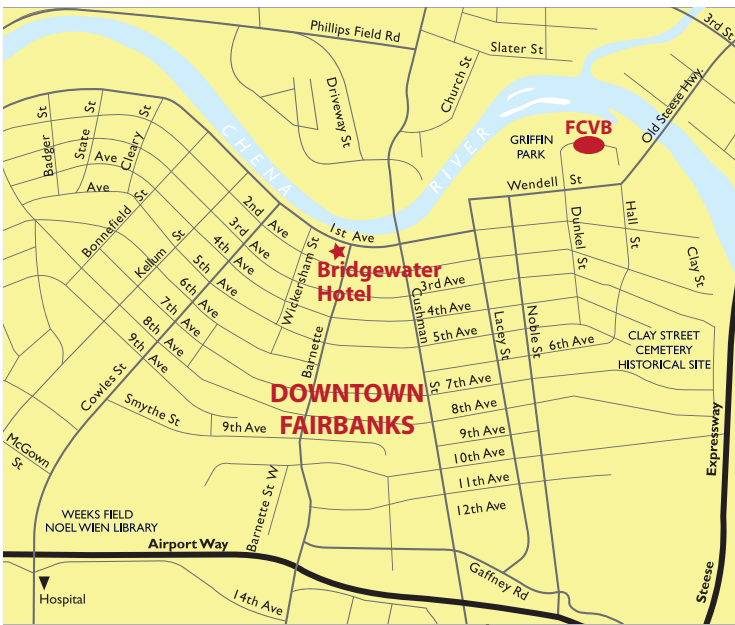

Map courtesy of
Fountainhead Hotels

AROUND TOWN EXPRESS
Hourly Schedule

Bear Lodge Wedgewood Resort Auto Museum

Monday - Friday
 First departure 11 AM
 Last departure 9 PM

Saturday & Sunday
 First departure 1 PM
 Last departure 9 PM

University of Alaska Museum of the North

Monday - Friday
 First departure 11:15 AM
 Last departure 7:15 PM

Saturday & Sunday
 First departure 1:15 PM
 Last departure 7:15 PM

Fred Meyer Shopping | Groceries

Downtown Bridgewater Hotel

Monday - Friday
 First departure 11:50 AM
 Last departure 9:50 PM

Saturday & Sunday
 First departure 1:50 PM
 Last departure 9:50 PM

FAIRBANKS NORTH STAR BOROUGH • INTERIOR ALASKA

Fountainhead Hotels Around Town Express