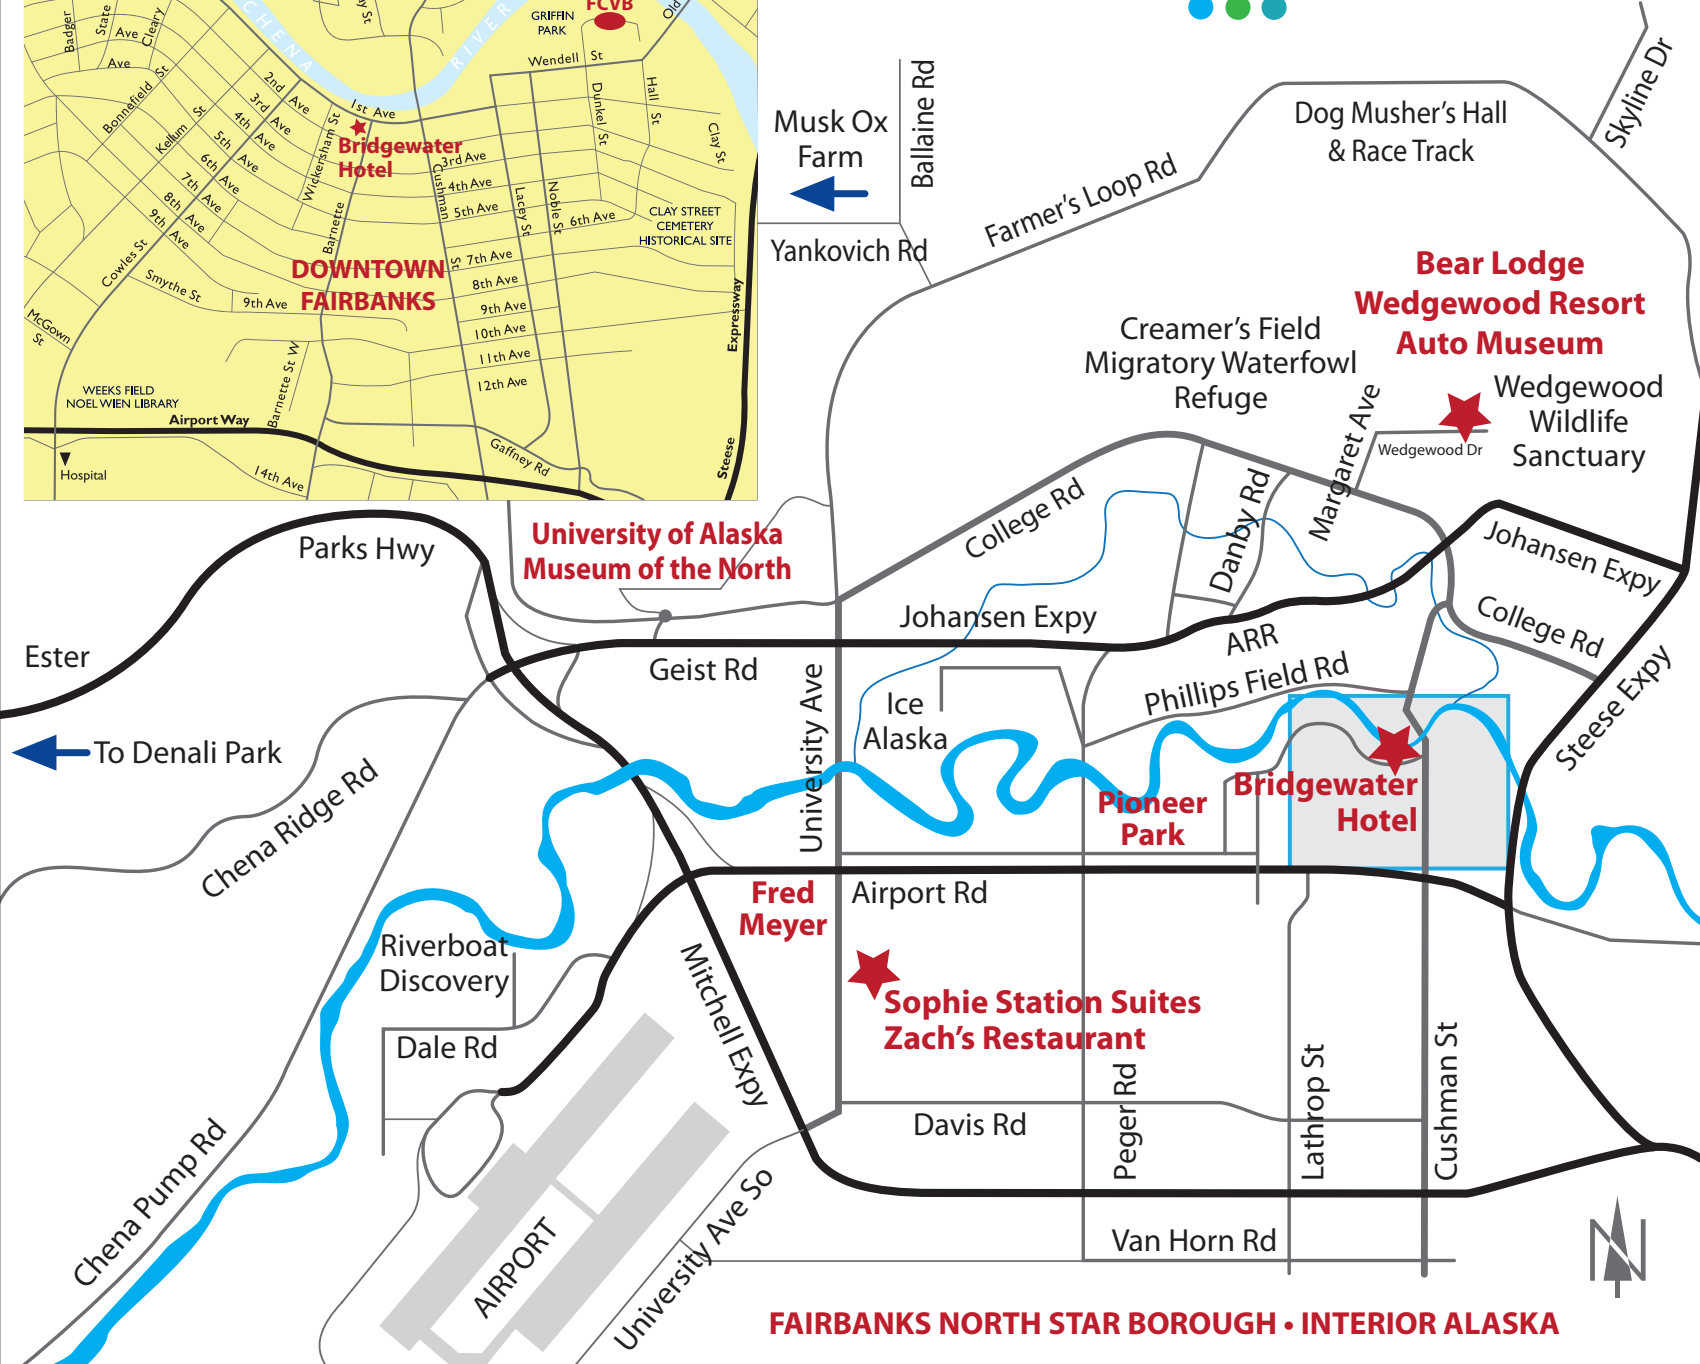

Map courtesy of
Fountainhead Hotels

AROUND TOWN EXPRESS
Hourly Schedule

Bear Lodge Wedgewood Resort Auto Museum

Monday - Friday
 First departure 11 AM
 Last departure 9 PM

Saturday & Sunday
 First departure 1 PM
 Last departure 9 PM

Monday - Friday
 First departure 11:25 AM
 Last departure 9:25 PM

Saturday & Sunday
 First departure 1:25 PM
 Last departure 9:25 PM

Sophie Station Suites Zach's Restaurant

Monday - Friday
 First departure 11:30 AM
 Last departure 9:30 PM

Downtown Bridgewater Hotel

Monday - Friday
 First departure 11:50 AM
 Last departure 9:50 PM

Saturday & Sunday
 First departure 1:50 PM
 Last departure 9:50 PM

FAIRBANKS NORTH STAR BOROUGH • INTERIOR ALASKA

Fountainhead Hotels Around Town Express