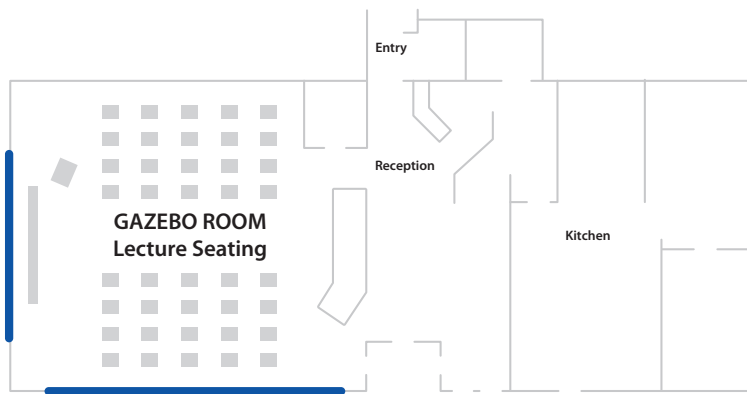

## Wedgewood Resort Catering - Conference, meeting and reception space available

Whether it is a conference, corporate meeting or a special event such as a wedding or reception, Wedgewood Resort has the perfect venue. The six meeting rooms and 462 guest rooms are complemented by the spectacular flower gardens and nature trails during the summer months and festive ice carvings during winter months.

Wedgewood is renowned for superior guest service, attention to detail, and great food. Call us today and find out for yourself why many event planners consider us their partner when planning events.

	Facility Dimension	Square Feet	Theater / Banquet	Class Room	Reception Event
Borealis Room	47 X 58	2,726	250 / 225	140	225
Gazebo Room	39 X 47	1,833	150 / 80	60	150
Garden Room	35 X 39	1,365	80 / 48	24	60
Board Room	18 X 37	666	50 / 32	40	50
Taiga Center	44 X 60	2,640	200 / n/a	100	200

# Wedgewood Resort Catering | Sample Seating Arrangements

**GAZEBO ROOM**  
39' X 47'  
1,833 sq ft

**TAIGA CENTER**  
44' X 60'  
2,640 sq ft

- Taiga Center Audio-visual setup:**
- Ceiling-mounted HD projector
  - Blu-ray DVD player
  - Portable VGA projection system
  - 14 foot drop-down screen
  - State-of-the-art sound system