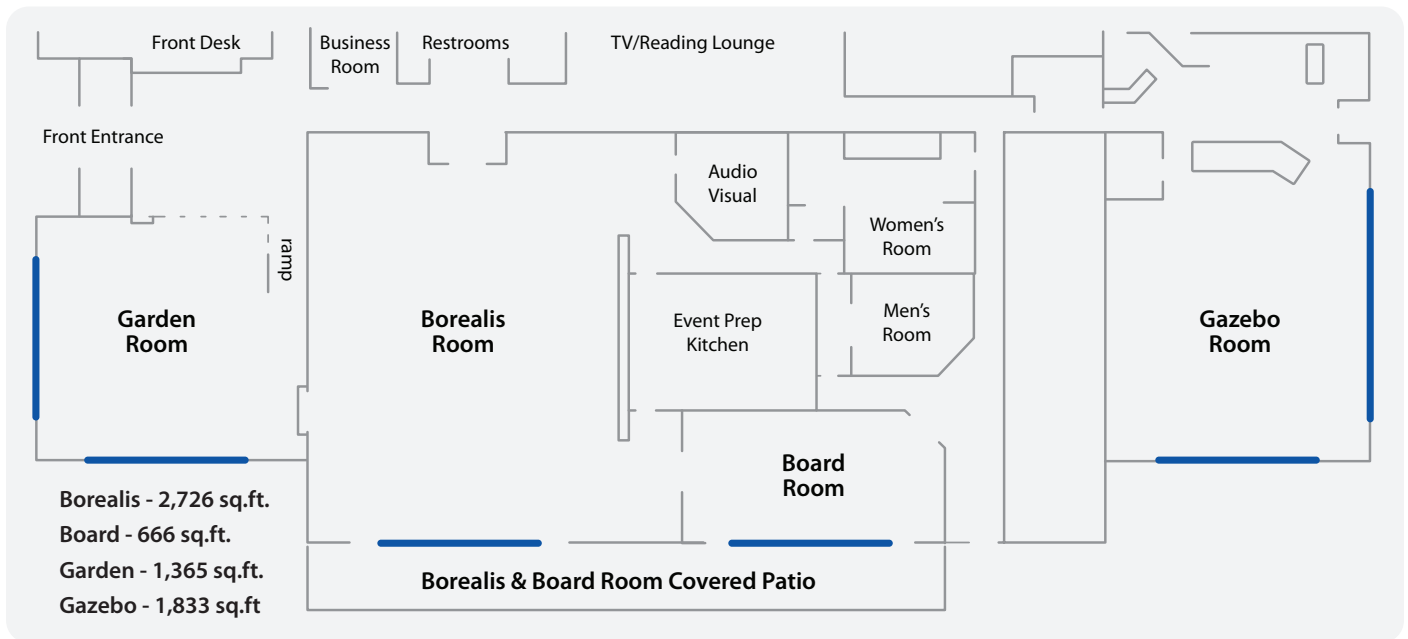

## Wedgewood Resort Catering - Conference, meeting and reception space available

Whether it is a conference, corporate meeting or a special event such as a wedding or reception, Wedgewood Resort has the perfect venue. The six meeting rooms and 462 guest rooms are complemented by the spectacular flower gardens and nature trails during the summer months and festive ice carvings during winter months.

Wedgewood is renowned for superior guest service, attention to detail, and great food. Call us today and find out for yourself why many event planners consider us their partner when planning events.

	Facility Dimension	Square Feet	Theater / Banquet	Class Room	Reception Event
Borealis Room	47 X 58	2,726	250 / 225	140	225
Gazebo Room	39 X 47	1,833	150 / 80	60	150
Garden Room	35 X 39	1,365	80 / 48	24	60
Board Room	18 X 37	666	50 / 32	40	50
Taiga Center	44 X 60	2,640	200 / n/a	100	200

# Wedgewood Resort Catering | Sample Seating Arrangements

**GAZEBO ROOM**  
39' X 47'  
1,833 sq ft

**TAIGA CENTER**  
44' X 60'  
2,640 sq ft

- Taiga Center Audio-visual setup:**
- Ceiling-mounted HD projector
  - Blu-ray DVD player
  - Portable VGA projection system
  - 14 foot drop-down screen
  - State-of-the-art sound system