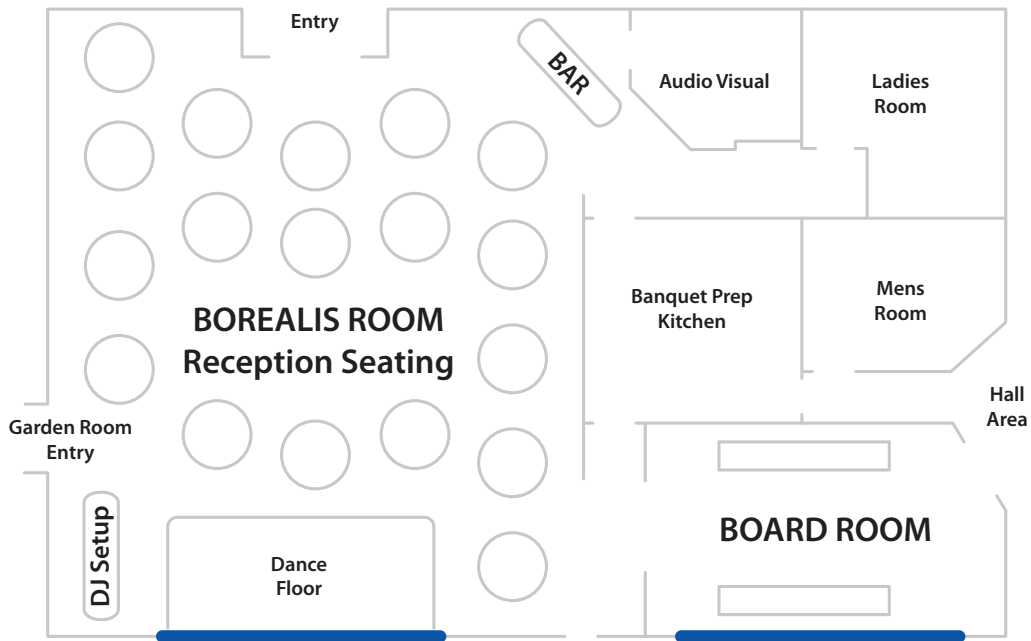

## Wedgewood Resort Catering - Conference, meeting and reception space available

Whether it is a conference, corporate meeting or a special event such as a wedding or reception, Wedgewood Resort has the perfect venue. The six meeting rooms and 462 guest rooms are complemented by the spectacular flower gardens and nature trails during the summer months and festive ice carvings during winter months.

Wedgewood is renowned for superior guest service, attention to detail, and great food. Call us today and find out for yourself why many event planners consider us their partner when planning events.

	Facility Dimension	Square Feet	Theater / Banquet	Class Room	Reception Event
Borealis Room	47 X 58	2,726	250 / 225	140	225
Gazebo Room	39 X 47	1,833	150 / 80	60	150
Garden Room	35 X 39	1,365	80 / 48	24	60
Board Room	18 X 37	666	50 / 32	40	50
Taiga Center	44 X 60	2,640	200 / n/a	100	200

# Wedgewood Resort Catering | Sample Seating Arrangements

**GAZEBO ROOM**  
39' X 47'  
1,833 sq ft

**TAIGA CENTER**  
44' X 60'  
2,640 sq ft

- Taiga Center Audio-visual setup:**
- Ceiling-mounted HD projector
  - Blu-ray DVD player
  - Portable VGA projection system
  - 14 foot drop-down screen
  - State-of-the-art sound system