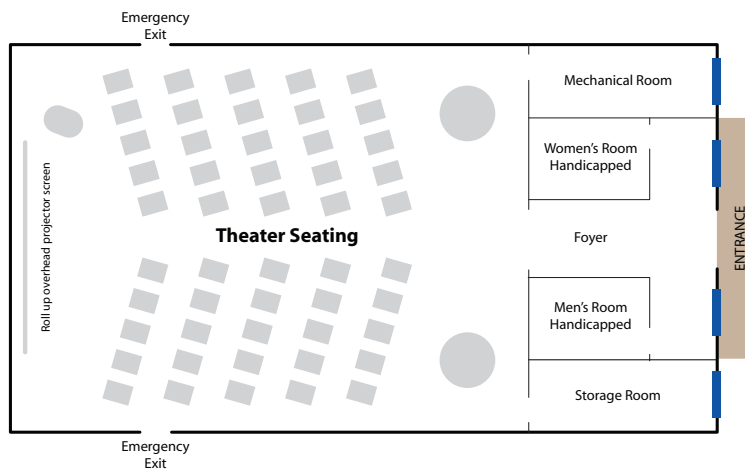

## Wedgewood Resort Catering - Conference, meeting and reception space available

Whether it is a conference, corporate meeting or a special event such as a wedding or reception, Wedgewood Resort has the perfect venue. The six meeting rooms and 462 guest rooms are complemented by the spectacular flower gardens and nature trails during the summer months and festive ice carvings during winter months.

Wedgewood is renowned for superior guest service, attention to detail, and great food. Call us today and find out for yourself why many event planners consider us their partner when planning events.

	Facility Dimension	Square Feet	Theater / Banquet	Class Room	Reception Event
Borealis Room	47 X 58	2,726	250 / 225	140	225
Gazebo Room	39 X 47	1,833	150 / 80	60	150
Garden Room	35 X 39	1,365	80 / 48	24	60
Board Room	18 X 37	666	50 / 32	40	50
Taiga Center	44 X 60	2,640	200 / n/a	100	200

# Wedgewood Resort Catering | Sample Seating Arrangements

**GAZEBO ROOM**  
39' X 47'  
1,833 sq ft

**TAIGA CENTER**  
44' X 60'  
2,640 sq ft

- Taiga Center Audio-visual setup:**
- Ceiling-mounted HD projector
  - Blu-ray DVD player
  - Portable VGA projection system
  - 14 foot drop-down screen
  - State-of-the-art sound system